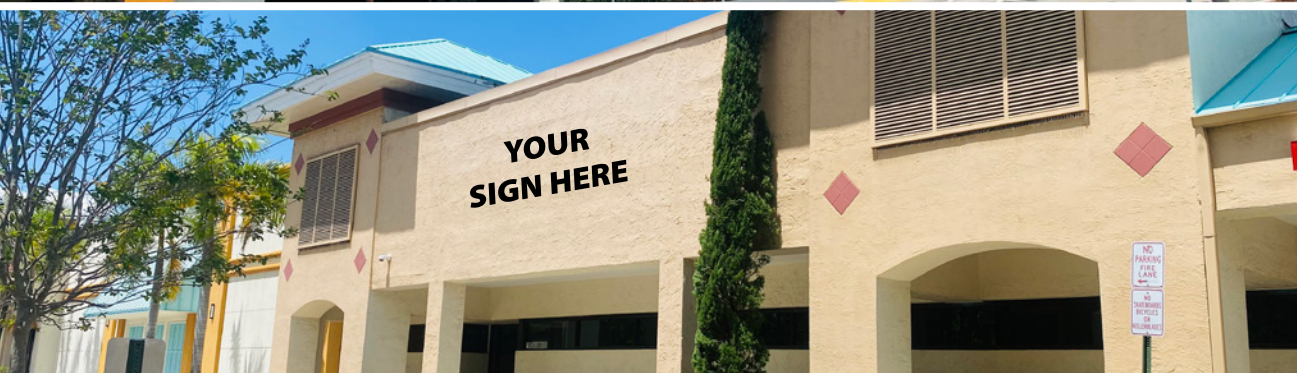

# Rivertowne Square

1015-1219 S Federal Hwy  
Deerfield Beach, FL 33441

## PROPERTY HIGHLIGHTS

- » Located in the densely populated South Florida Community of Deerfield Beach in Broward County, FL
- » Features a diverse mix of national and regional tenants including Winn-Dixie, Beall's, Painting with a Twist, Hard Exercise Works, and more
- » Situated at the heavily trafficked intersection of Federal Highway and SE 10th Street with 72,100 vehicles daily