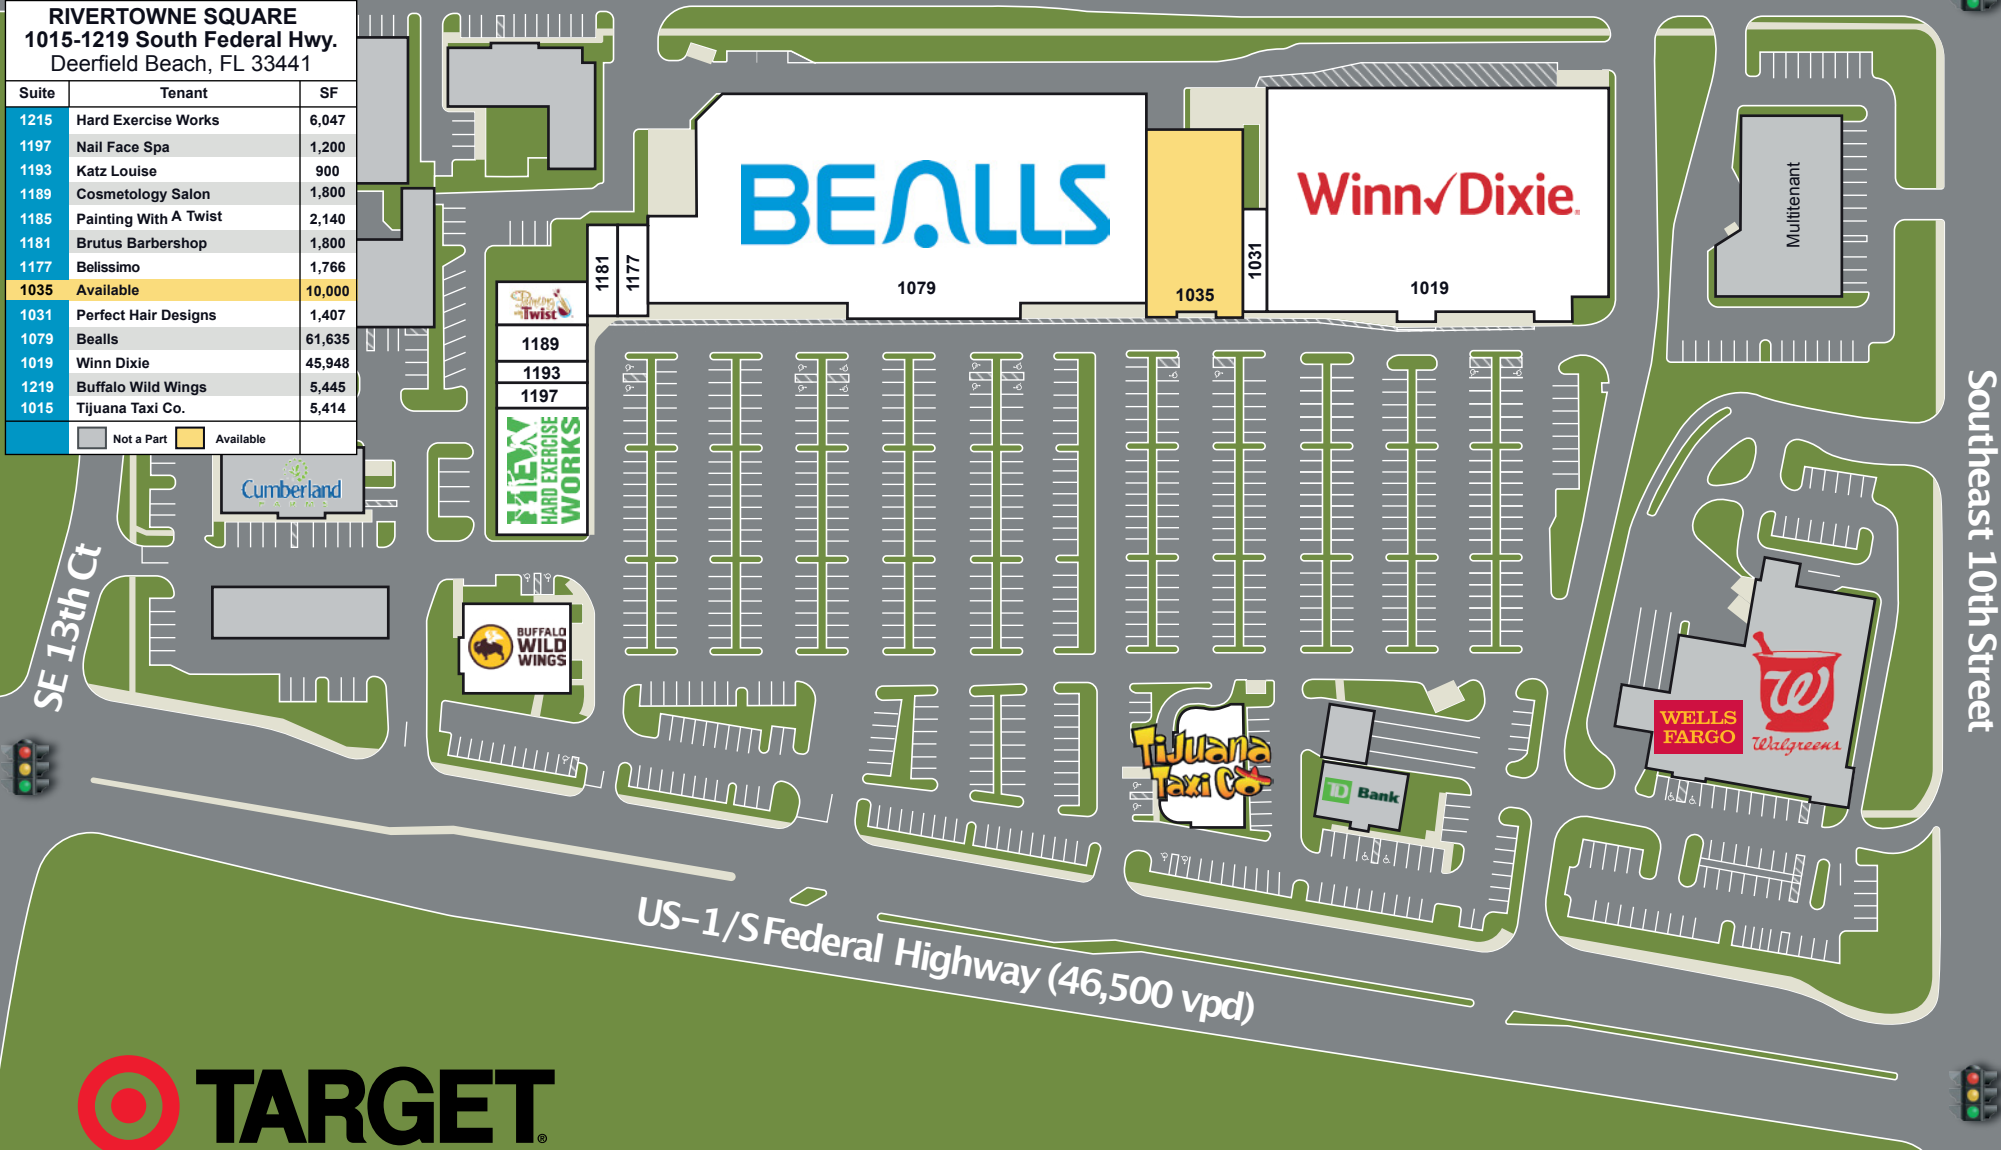

RIVERTOWNE SQUARE
1015-1219 South Federal Hwy.
Deerfield Beach, FL 33441

Suite	Tenant	SF
1215	Hard Exercise Works	6,047
1197	Nail Face Spa	1,200
1193	Katz Louise	900
1189	Cosmetology Salon	1,800
1185	Painting With A Twist	2,140
1181	Brutus Barbershop	1,800
1177	Belissimo	1,766
1035	Available	10,000
1031	Perfect Hair Designs	1,407
1079	Bealls	61,635
1019	Winn Dixie	45,948
1219	Buffalo Wild Wings	5,445
1015	Tijuana Taxi Co.	5,414

☐ Not a Part
☐ Available

Southeast 10th Street

US-1/S Federal Highway (46,500 vpd)

1181
1177

Painting With A Twist
1189
Bealls
1193
1197

HARD EXERCISE WORKS

BUFFALO WILD WINGS

Tijuana Taxi Co.

D Bank

WELLS FARGO
Walgreens

Multitenant

BEALLS

Winn Dixie

1079

1035

1031

1019