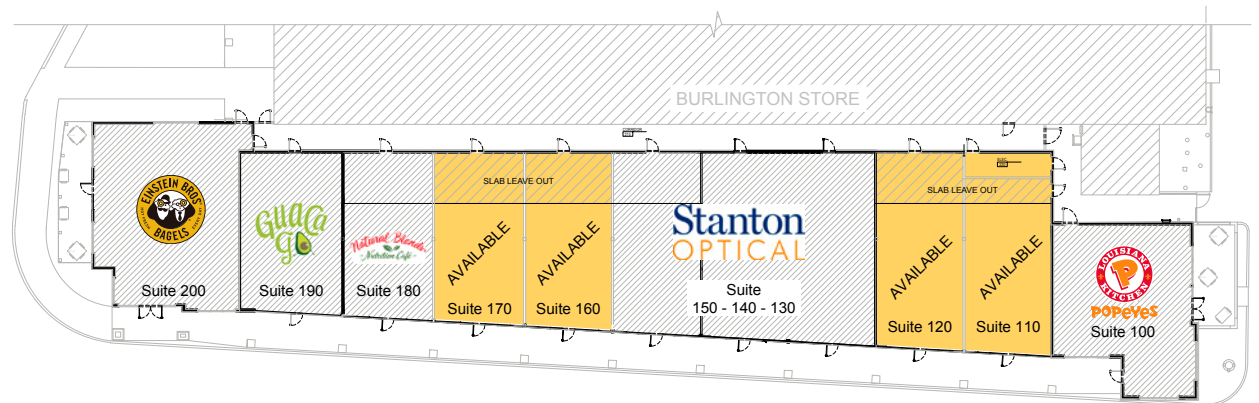

FOR LEASE
13,696 - 19,361 SF

Village Shoppes

10101-10463 Southern Blvd
Royal Palm Beach, FL 33411

**NEW JBL SMALL SHOPS AVAILABLE FOR LEASE FACING NORTH STATE ROAD 7
EAST FAÇADE**

Juan P. Restrepo (954) 866-0246 juan@jblmgmt.com

Javier Masferrer (954) 364-7585 javier@jblmgmt.com