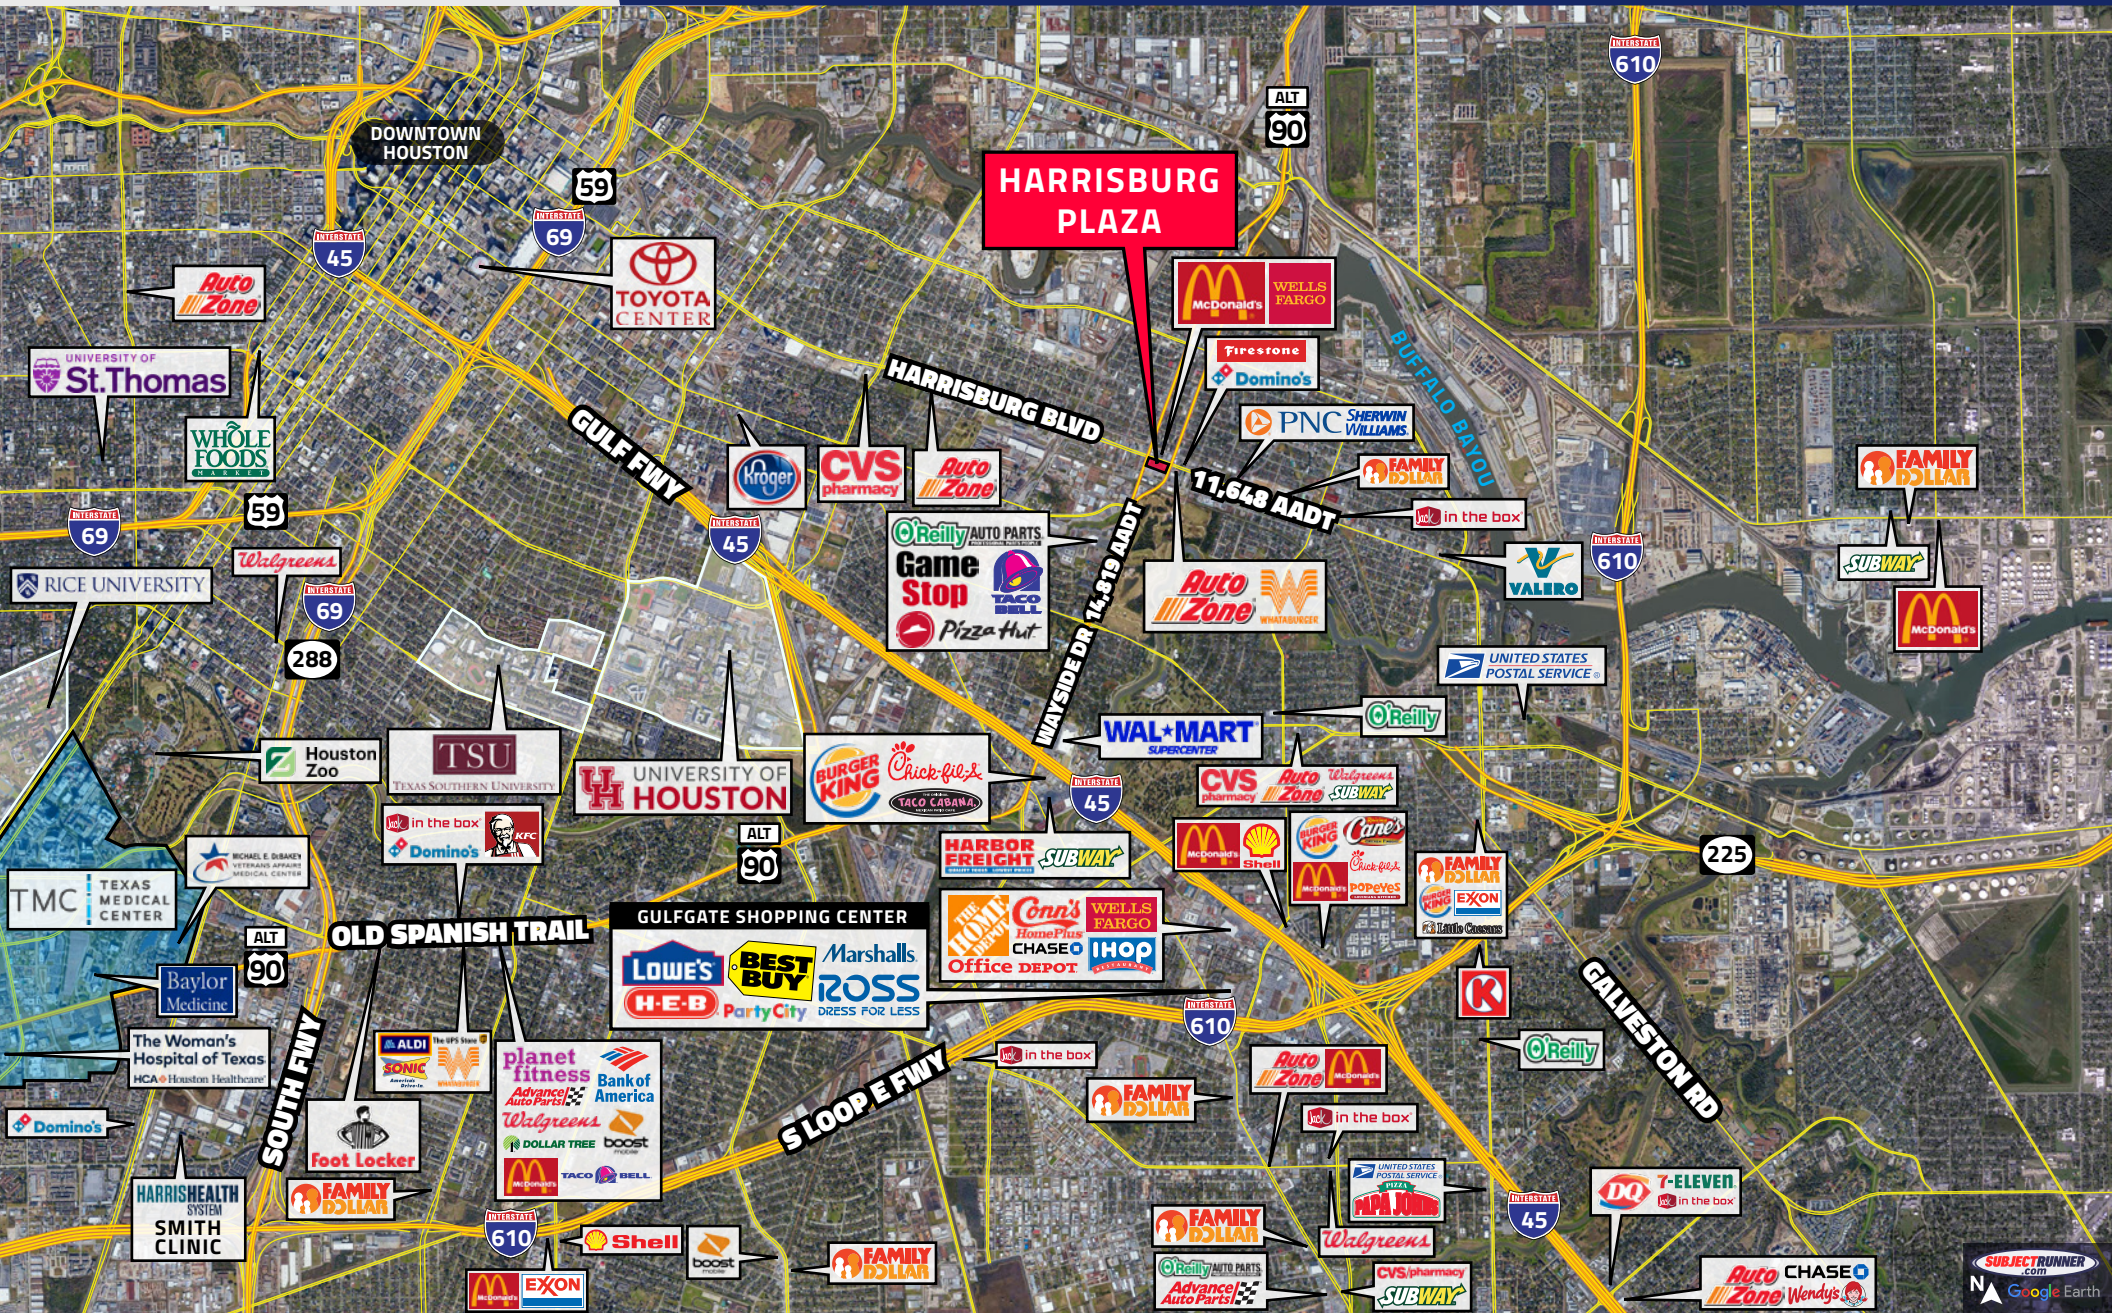

- » Located in a high-density trade area in the heart of Houston's east end business district
- » Anchored by strong national tenant mix including dd's Discounts, WSS, and My Melrose
- » Easy access from Go Metro Rail which provides customers with alternative transportation

SUITE	TENANT	SF
6800	Truist	2,820
6890	Popeyes Chicken & Biscuits	3,200
209 - S	AutoZone	10,000
6806	Rent-A-Center	3,050
6808	Jefferson Dental/Orthodontics	3,300
6812-6816	MD Kids	5,993
6820	My Melrose	8,640
6822	Subway	1,600
6828	WSS	6,534
6830	dd's Discounts	25,480
6852	Optimal Wireless	1,600
6854	D&P 4.99 Hair Salon	1,125
6856	DK Nails	1,500
6858	Wing Stop	1,520
6862	Children's Etc	4,010
6866	Sammy's Western Wear	1,200
6868	AMCO Insurance	1,200
6870	H & R Block	1,600
6872	Barri Financial Group	1,200

Available
 Not A Part

WAYSIDE DR 14,819 AADT

HARRISBURG BLVD 11,648 AADT

SGT. MACARIO GARCIA DR

CAPITOL ST

AutoZone
209-S 69th ST

dd's DISCOUNTS

WSS
Shoes. Style. Selection.

Popeyes
RESTAURANT

FRESENIUS
MEDICAL CARE
NAP

FOR LEASE
Fully Leased

Harrisburg Plaza

6830 Harrisburg Blvd
Houston, TX 77011

Juan P. Restrepo

(954) 866-0246

juan@jblmgmt.com